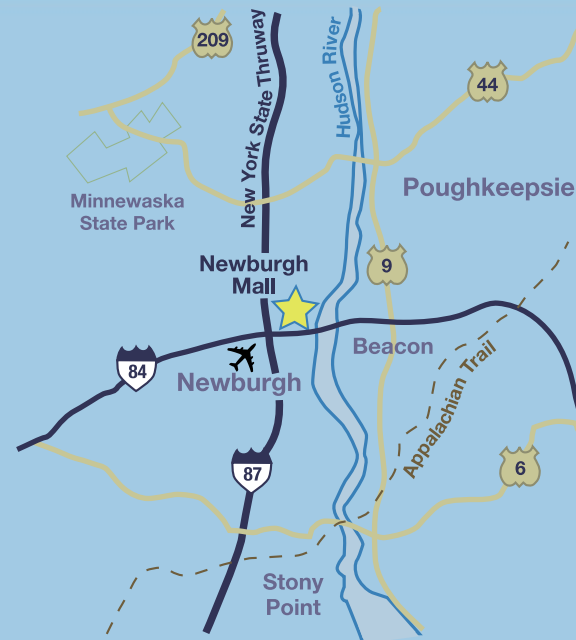

Just Your Style

Super Saturday Kids Club & Birthday Bunch

Join us for a special children's show, craft making, refreshments and giveaways. Celebrating a birthday? Get a free gift for your birthday boy or girl.

This event is held the second Saturday of every month at 1:00 p.m. from September through June.

Mallwalkers

Combine two of your favorite pastimes – walking and window shopping! Join fellow fitness buffs as they walk each morning beginning at 7:30 a.m. Monday through Saturday and 9:00 a.m. on Sunday.

Special Events

From expos to sidewalk sales and talent shows to summer camp, putting a smile on your face is what we're all about!